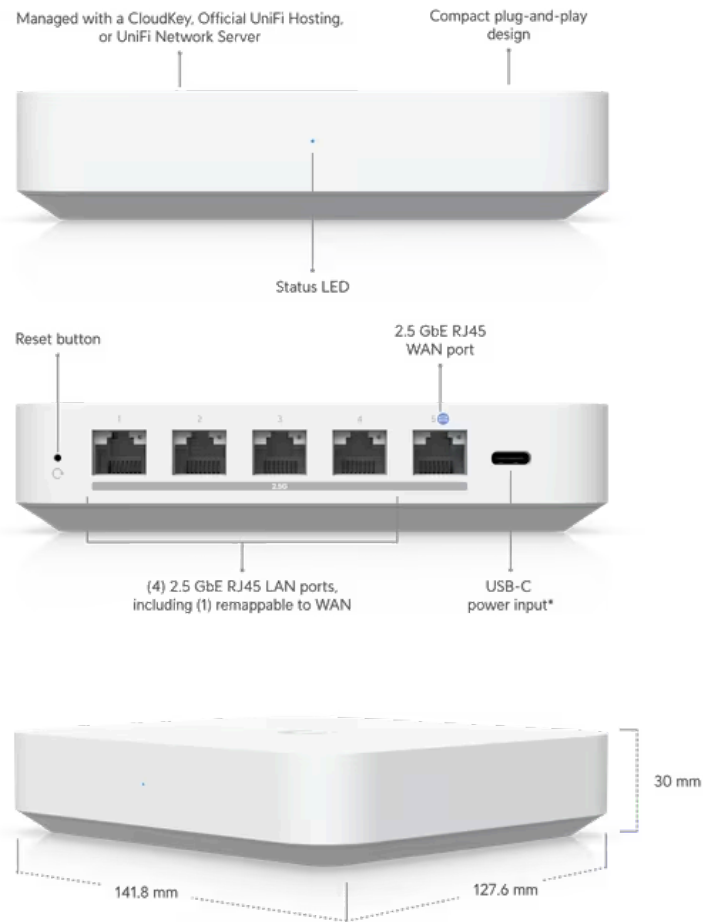

All > [Gateway Max](#)

Gateway Max

UXG-Max

[Datasheet](#)

[In The Box](#)

[Marketing Images](#)

[Installation Guide](#)

*5V DC, 3A USB-C adapter included.

Mechanical

Dimensions 141.8 x 127.6 x 30 mm
(5.6 x 5 x 1.2")

Weight 520 g (1.1 lb)

Enclosure material Polycarbonate

Resistance IK04

Hardware

Processor Quad-core ARM® Cortex®-A53 at 1.5 GHz

Memory information 2 GB DDR4

Power method	USB type C (5V/3A)
Supported voltage range	100-240V
Max. power consumption	9.6W
LED	Ethernet White: link/activity
Button	(1) Factory reset
Ambient operating temperature	-10 to 40° C (14 to 104° F)
Ambient operating humidity	5 to 95% noncondensing
Certifications	CE, FCC, IC