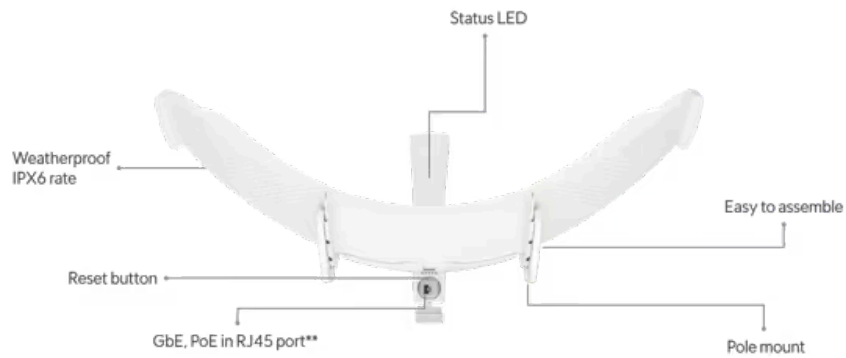

60 GHz Wireless

Wireless

Fiber

Wired

Accessory Tech

Wireless > [airMAX LiteBeam 5AC Extreme-Range](#)

Datasheet

Marketing Images

Installation Guide

*Compatible with airMAX ac devices.
**24V DC, 0.5A GbE PoE adapter included.

Mechanical

Dimensions	747 x 525 x 347 mm (29.4 x 20.7 x 13.7")
Weight	3.2 kg (7.1 lb)
Enclosure material	Aluminum alloy, UV stabilized polycarbonate
Mount material	UV stabilized polycarbonate
Mounting	Integrated pole mount (included) Pole compatibility: Ø35 to 60 mm (Ø1.38 to 2.36")
Wind loading	1100 N at 200 km/h (247.29 lbf at 125 mph)
Weatherproofing	IPX6

Hardware

Networking interface	(1) GbE RJ45 port
Power method	Passive PoE 2-pair (4, 5+; 7, 8- return)
Power supply	24V DC, 0.5A gigabit PoE adapter (Included)
Supported voltage range	22—27V DC
Max. power consumption	7W
RF connections	Internal
LEDs	Power/ethernet
Button	Factory reset
Ambient operating temperature	-40 to 70° C (-40 to 158° F)
Ambient operating humidity	5 to 95% non-condensing
Certifications	FCC, IC, CE