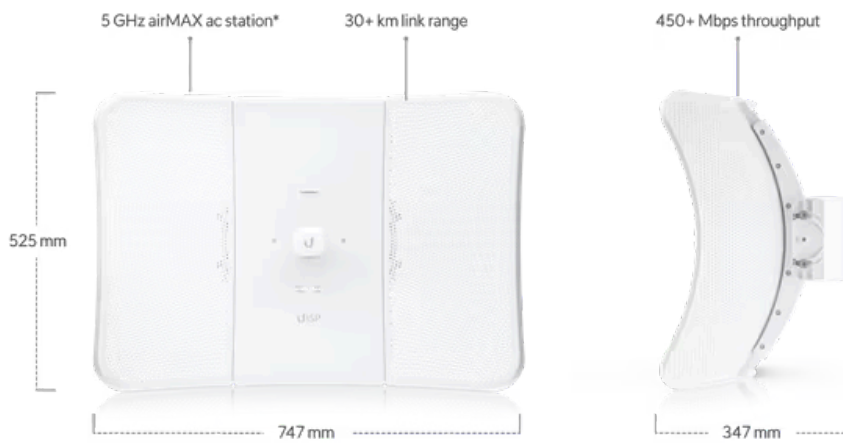

60 GHz Wireless

Wireless

Fiber

Wired

Accessory Tech

Wireless > [airMAX LiteBeam 5AC Extreme-Range](#)

Datasheet

Marketing Images

Installation Guide

*Compatible with airMAX ac devices.
**24V DC, 0.5A GbE PoE adapter included.

Mechanical

Dimensions	747 x 525 x 347 mm (29.4 x 20.7 x 13.7")
Weight	3.2 kg (7.1 lb)
Enclosure material	Aluminum alloy, UV stabilized polycarbonate
Mount material	UV stabilized polycarbonate
Mounting	Integrated pole mount (included) Pole compatibility: Ø35 to 60 mm (Ø1.38 to 2.36")
Wind loading	1100 N at 200 km/h (247.29 lbf at 125 mph)
Weatherproofing	IPX6

Hardware

Networking interface	(1) GbE RJ45 port
Power method	Passive PoE 2-pair (4, 5+; 7, 8- return)
Power supply	24V DC, 0.5A gigabit PoE adapter (Included)
Supported voltage range	22—27V DC
Max. power consumption	7W
RF connections	Internal
LEDs	Power/ethernet
Button	Factory reset
Ambient operating temperature	-40 to 70° C (-40 to 158° F)
Ambient operating humidity	5 to 95% non-condensing
Certifications	FCC, IC, CE