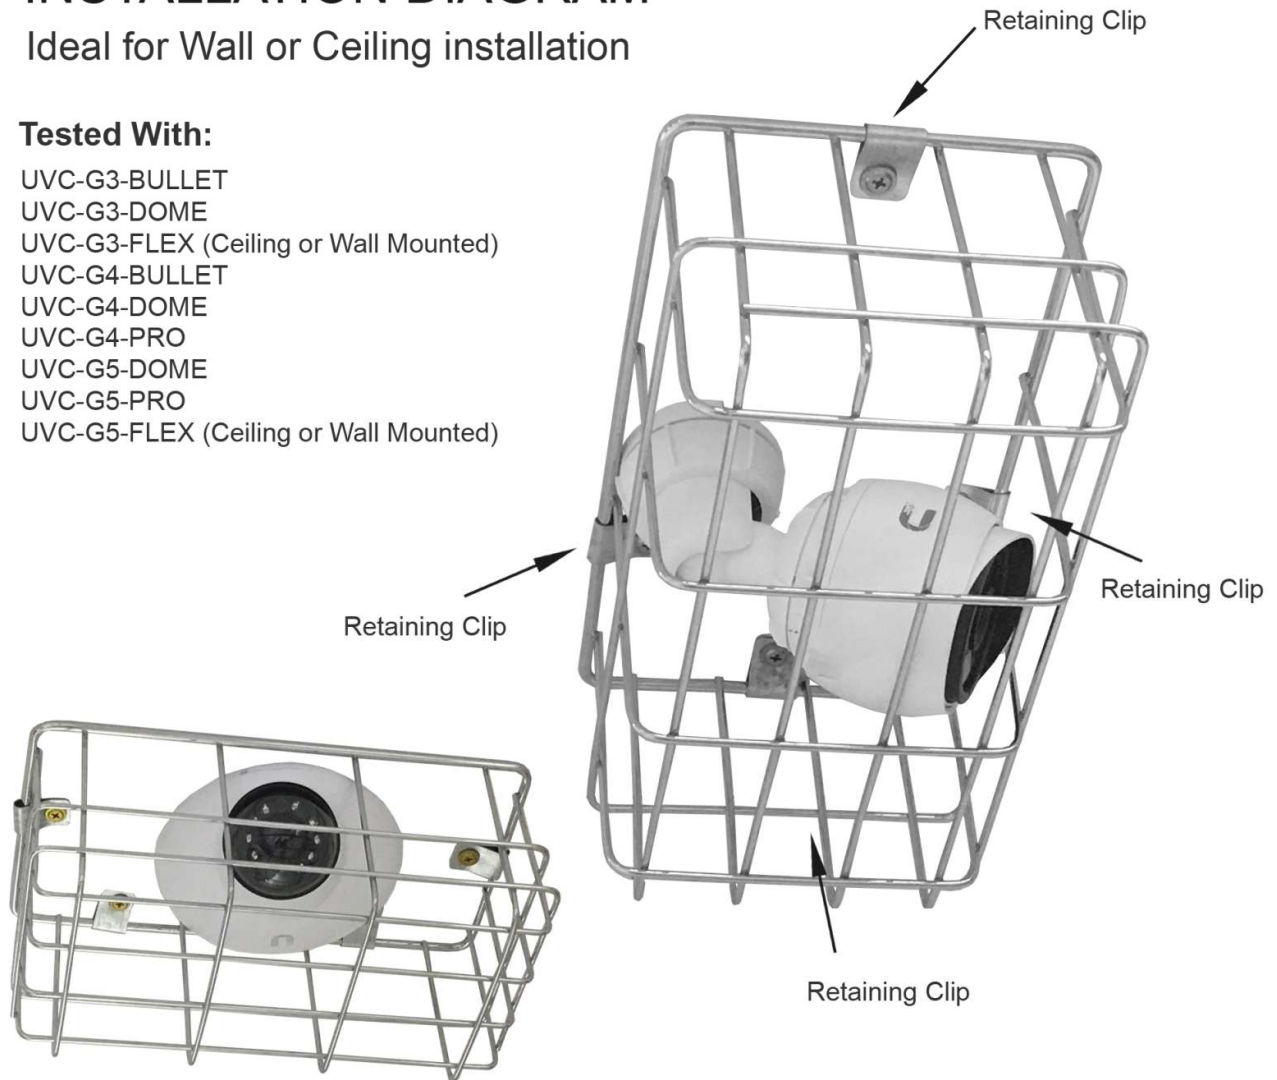

VCAGE-CCTV-HD

INSTALLATION DIAGRAM

Ideal for Wall or Ceiling installation

Tested With:

UVC-G3-BULLET
UVC-G3-DOME
UVC-G3-FLEX (Ceiling or Wall Mounted)
UVC-G4-BULLET
UVC-G4-DOME
UVC-G4-PRO
UVC-G5-DOME
UVC-G5-PRO
UVC-G5-FLEX (Ceiling or Wall Mounted)

NOTE: Retaining Screws are inside the cage to restrict easy access and for more appealing installation.

CONTENTS:

1 x VCAGE-CCTV-HD
4 x Metal Retainer Clips
4 x Screws
4 x Wall Plugs Nylon

SKU: VCAGE-CCTV-HD

Outer Cage Dimensions:

265mm Long x 140mm Wide x 110mm H

Inner Cage Dimensions:

250mm Long x 130mm Wide x 100mm H

Weight: 380grams