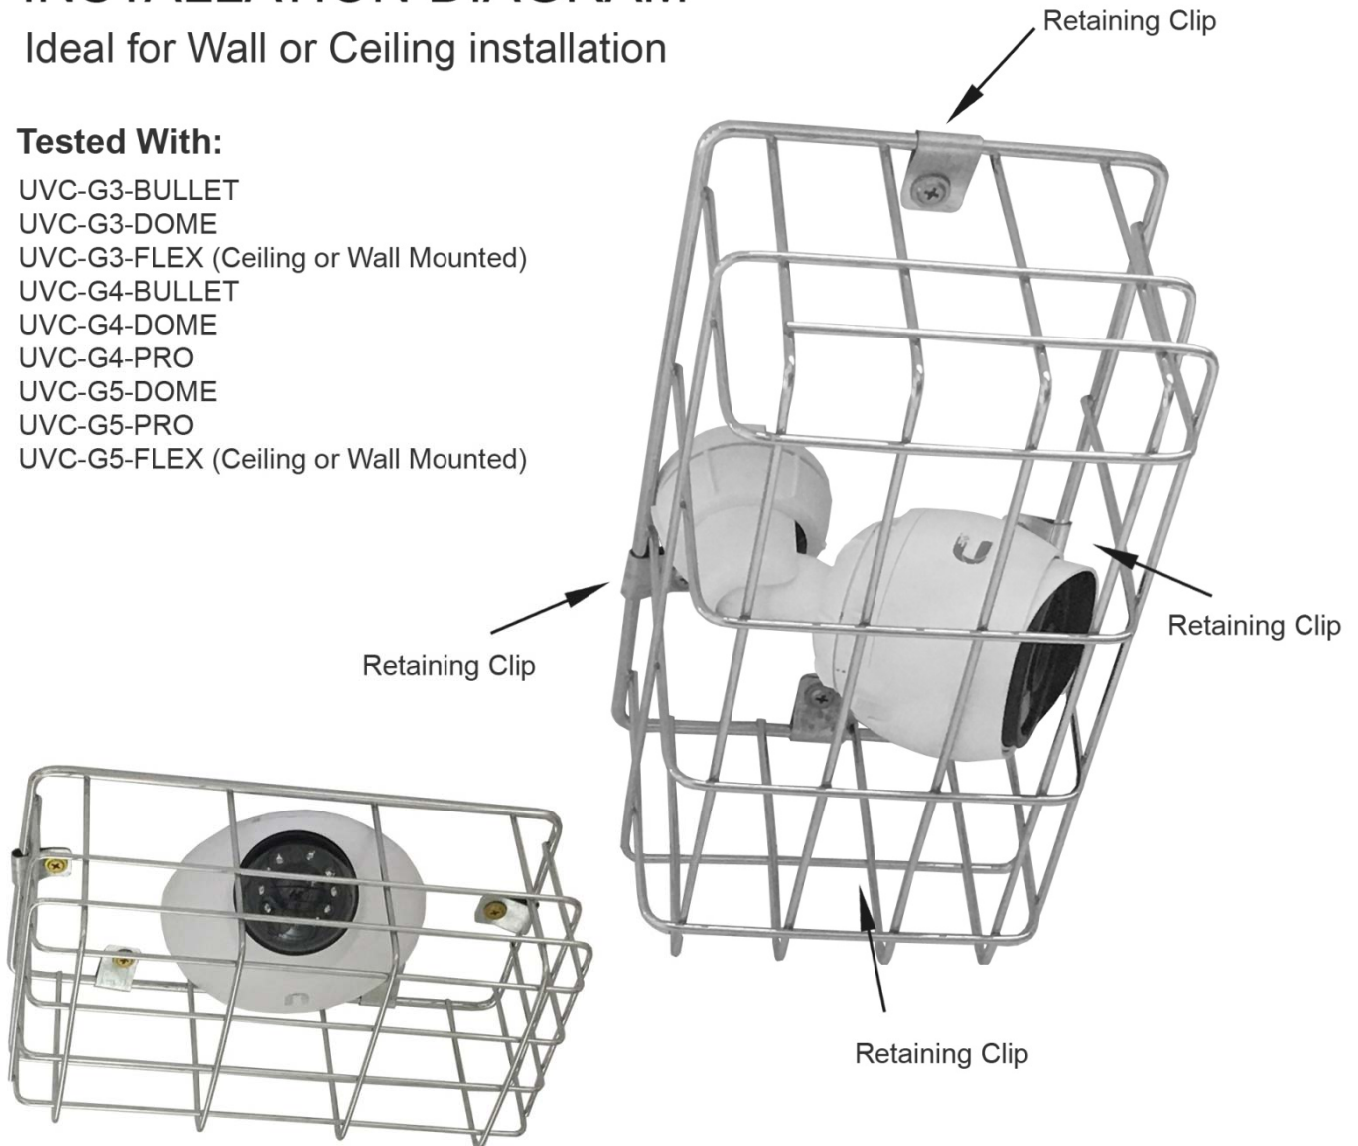

VCAGE-CCTV-HD INSTALLATION DIAGRAM

Ideal for Wall or Ceiling installation

Tested With:

UVC-G3-BULLET
UVC-G3-DOME
UVC-G3-FLEX (Ceiling or Wall Mounted)
UVC-G4-BULLET
UVC-G4-DOME
UVC-G4-PRO
UVC-G5-DOME
UVC-G5-PRO
UVC-G5-FLEX (Ceiling or Wall Mounted)

NOTE: Retaining Screws are inside the cage to restrict easy access and for more appealing installation.

CONTENTS:

1 x VCAGE-CCTV-HD
4 x Metal Retainer Clips
4 x Screws
4 x Wall Plugs Nylon

SKU: VCAGE-CCTV-HD

Outer Cage Dimensions:

265mm Long x 140mm Wide x 110mm H

Inner Cage Dimensions:

250mm Long x 130mm Wide x 100mm H

Weight: 380grams