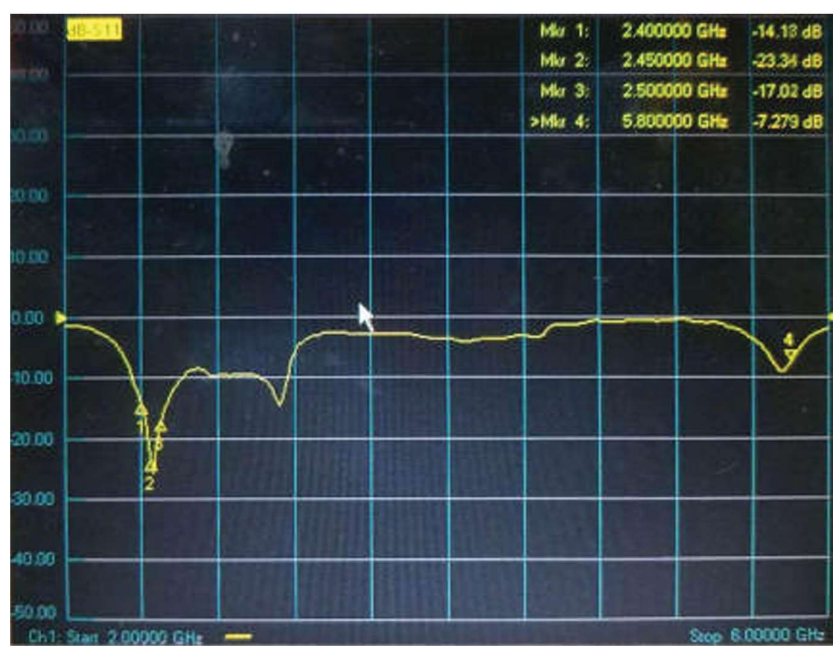

# The "PADDLE" DUAL BAND

Dual Band Omni Antenna  
 Frequency: 2400-2483/5150-5875mhz 5/7dbi

MNT-OA-GET-A-GRIP (Sold Separately)

[www.outbackantennas.com.au](http://www.outbackantennas.com.au) | [sales@outbackantennas.com.au](mailto:sales@outbackantennas.com.au) | 1300 762 568