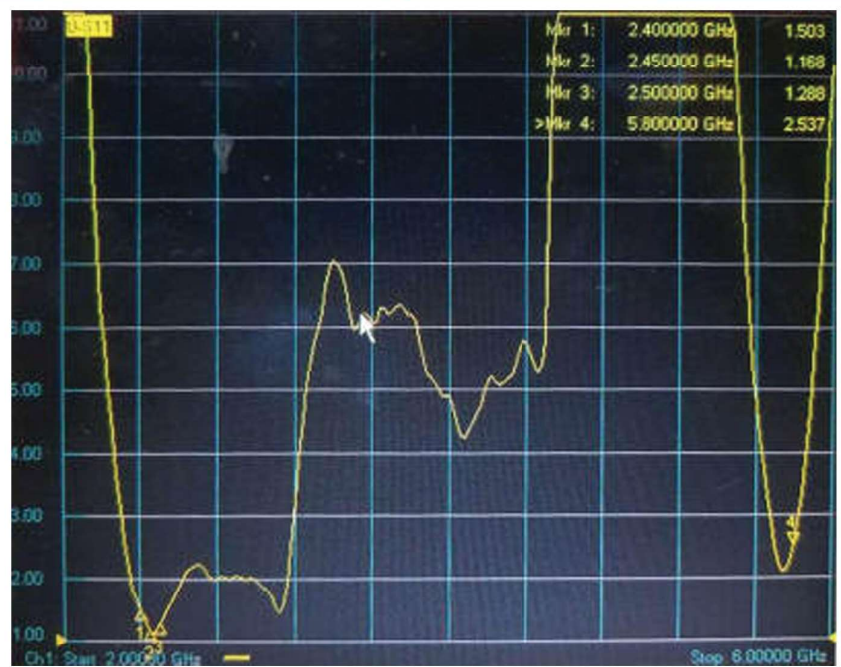

The "PADDLE" DUAL BAND
Dual Band Omni Antenna
Frequency: 2400-2483/5150-5875mhz 5/7dbi