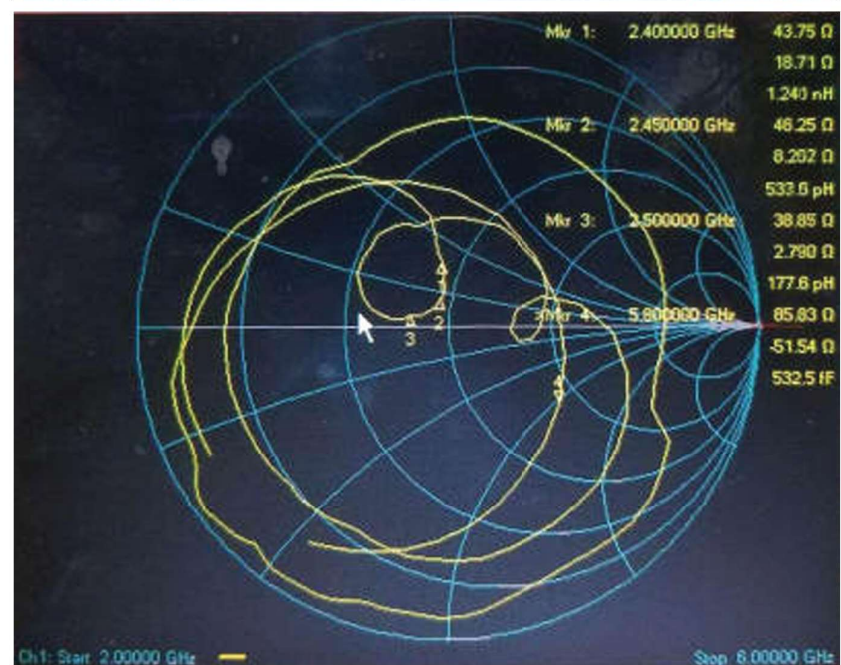

The "PADDLE" DUAL BAND
Dual Band Omni Antenna
Frequency: 2400-2483/5150-5875mhz 5/7dbi